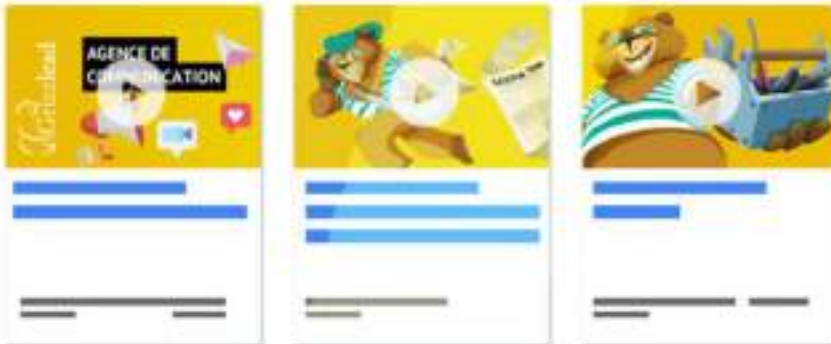

Annonce · www.grizzlead.com

Vidéos ▾

www.grizzlead.com ▾